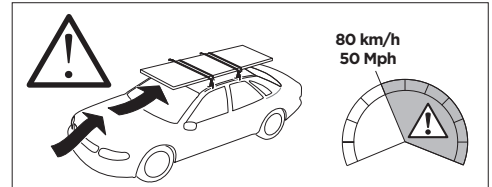

1

Kit 145382

TOYOTA Corolla (E120), 5-dr Hatchback, 02-06

ISO 11154-E

Bring your life
thule.com